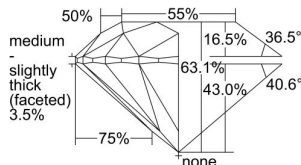

GIA®

FACSIMILE

GIA REPORT 6465822806

Verify this report at GIA.edu

GIA NATURAL DIAMOND DOSSIER®

June 09, 2023
GIA Report Number **6465822806**
Shape and Cutting Style ..... **Round Brilliant**
Measurements ..... **5.02 - 5.05 x 3.18 mm**

GRADING RESULTS

Carat Weight ..... **0.50 carat**
Color Grade ..... **F**
Clarity Grade **VS1**
Cut Grade ..... **Excellent**

ADDITIONAL GRADING INFORMATION

Polish ..... **Excellent**
Symmetry ..... **Excellent**
Fluorescence ..... **None**
Clarity Characteristics..... **Cloud**
Inscription(s): **GIA 6465822806**

PROPORTIONS

Profile to actual proportions

GRADING SCALES

GIA COLOR SCALE	GIA CLARITY SCALE	GIA CUT SCALE	
D	FLAWLESS	EXCELLENT	
E	INTERNALLY FLAWLESS		
F		VVS₁	VERY GOOD
G	VVS₂		
H	VS₁	GOOD	
I	VS₂		
J	SI₁	FAIR	
K	SI₂		
L	I₁	POOR	
M	I₂		
N	I₃		
O			
P			
Q			
R			
S			
T			
U			
V			
W			
X			
Y			
Z