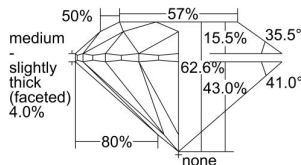

GIA®

FACSIMILE

GIA REPORT 6472099423

Verify this report at GIA.edu

GIA NATURAL DIAMOND DOSSIER®

July 13, 2023
GIA Report Number **6472099423**
Shape and Cutting Style ..... **Round Brilliant**
Measurements ..... **4.75 - 4.77 x 2.98 mm**

GRADING RESULTS

Carat Weight ..... **0.42 carat**
Color Grade ..... **E**
Clarity Grade **VS1**
Cut Grade ..... **Excellent**

ADDITIONAL GRADING INFORMATION

Polish ..... **Excellent**
Symmetry ..... **Excellent**
Fluorescence ..... **None**
Clarity Characteristics..... **Feather, Pinpoint**
Inscription(s): **GIA 6472099423**

PROPORTIONS

Profile to actual proportions

GRADING SCALES

GIA COLOR SCALE	GIA CLARITY SCALE	GIA CUT SCALE	
D	FLAWLESS	EXCELLENT	
E	INTERNALLY FLAWLESS		
F		VVS₁	VERY GOOD
G	VVS₂		
H	VS₁	GOOD	
I	VS₂		
J	SI₁	FAIR	
K	SI₂		
L	I₁	POOR	
M			
N			
O	I₂		
P			
Q	I₃		
R			
S			
T			
U			
V			
W			
X			
Y			
Z