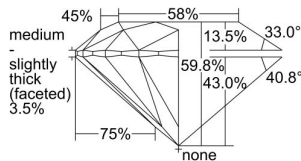

GIA®

FACSIMILE

GIA REPORT 6475404865

Verify this report at GIA.edu

GIA NATURAL DIAMOND DOSSIER®

August 21, 2023
GIA Report Number **6475404865**
Shape and Cutting Style ..... **Round Brilliant**
Measurements ..... **5.78 - 5.83 x 3.47 mm**

GRADING RESULTS

Carat Weight ..... **0.71 carat**
Color Grade ..... **L**
Clarity Grade **S11**
Cut Grade ..... **Excellent**

ADDITIONAL GRADING INFORMATION

Polish ..... **Excellent**
Symmetry ..... **Excellent**
Fluorescence ..... **Strong Blue**
Clarity Characteristics ..... **Feather**
Inscription(s): **GIA 6475404865**

PROPORTIONS

Profile to actual proportions

GRADING SCALES

GIA COLOR SCALE	GIA CLARITY SCALE	GIA CUT SCALE	
D	FLAWLESS	EXCELLENT	
E	INTERNALLY FLAWLESS		
F		VVS₁	VERY GOOD
G	VVS₂		
H	VS₁	GOOD	
I	VS₂		
J	S1₁	FAIR	
K	S1₂		
L	I₁	POOR	
M	I₂		
N	I₃		
O			
P			
Q			
R			
S			
T			
U			
V			
W			
X			
Y			
Z