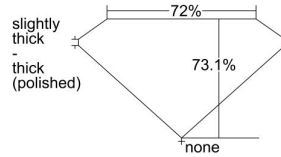

GIA®

FACSIMILE

GIA REPORT 6475818373

Verify this report at GIA.edu

GIA NATURAL DIAMOND DOSSIER®

January 15, 2024
GIA Report Number **6475818373**
Shape and Cutting Style ..... **Square Modified Brilliant**
Measurements ..... **5.02 x 4.88 x 3.57 mm**

GRADING RESULTS

Carat Weight ..... **0.71 carat**
Color Grade ..... **G**
Clarity Grade ..... **Internally Flawless**

ADDITIONAL GRADING INFORMATION

Polish ..... **Excellent**
Symmetry ..... **Excellent**
Fluorescence ..... **None**
Clarity Characteristics ..... **Minor Details of Polish**
Inscription(s): **GIA 6475818373**

PROPORTIONS

Profile not to actual proportions

GRADING SCALES

GIA COLOR SCALE		GIA CLARITY SCALE			
COLORLESS	D	VERY VERY SLIGHTLY INCLUDED	FLAWLESS		
	E		INTERNALLY FLAWLESS		
	F	VERY SLIGHTLY INCLUDED	VVS₁		
	G		VVS₂		
	H		VS₁		
	NEAR COLORLESS	I	SLIGHTLY INCLUDED	VS₂	
		J		SI₁	
		FAINT	K	INCLUDED	SI₂
			L		I₁
			M		I₂
VERT LIGHT	N	LIGHT	I₃		
	O				
	P				
	Q				
	R