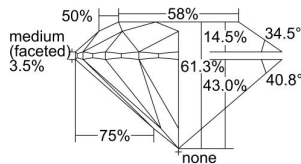

GIA®

FACSIMILE

GIA REPORT 6485920722

Verify this report at GIA.edu

GIA NATURAL DIAMOND DOSSIER®

March 25, 2024
GIA Report Number **6485920722**
Shape and Cutting Style ..... **Round Brilliant**
Measurements ..... **5.13 - 5.15 x 3.15 mm**

GRADING RESULTS

Carat Weight ..... **0.51 carat**
Color Grade ..... **H**
Clarity Grade **VVS1**
Cut Grade ..... **Excellent**

ADDITIONAL GRADING INFORMATION

Polish ..... **Excellent**
Symmetry ..... **Excellent**
Fluorescence ..... **None**
Clarity Characteristics ..... **Cloud**
Inscription(s): **GIA 6485920722**

PROPORTIONS

Profile to actual proportions

GRADING SCALES

GIA COLOR SCALE	GIA CLARITY SCALE	GIA CUT SCALE	
D	FLAWLESS	EXCELLENT	
E	INTERNALLY FLAWLESS		
F		VVS₁	VERY GOOD
G	VVS₂		
H	VS₁	GOOD	
I	VS₂		
J	SI₁	FAIR	
K	SI₂		
L	I₁	POOR	
M			
N			
O	I₂		
P			
Q			
R	I₃		
S			
T			
U			
V			
W			
X			
Y			
Z