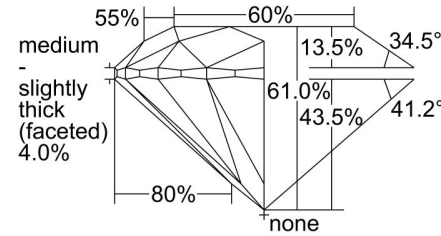

GIA NATURAL DIAMOND GRADING REPORT

July 10, 2024  
 GIA Report Number ..... 6492876633  
 Shape and Cutting Style ..... Round Brilliant  
 Measurements ..... 6.48 - 6.50 x 3.96 mm

GRADING RESULTS

Carat Weight ..... 1.03 carat  
 Color Grade ..... I  
 Clarity Grade ..... VVS1  
 Cut Grade ..... Excellent

PROPORTIONS

Profile to actual proportions

CLARITY CHARACTERISTICS

KEY TO SYMBOLS\*

-  Needle
-  Cloud
-  Feather

\* Red symbols denote internal characteristics (inclusions). Green or black symbols denote external characteristics (blemishes). Diagram is an approximate representation of the diamond, and symbols shown indicate type, position, and approximate size of clarity characteristics. All clarity characteristics may not be shown. Details of finish are not shown.