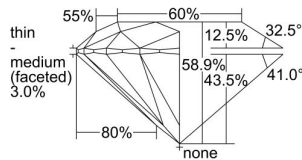

GIA®

FACSIMILE

GIA REPORT 6492886393

Verify this report at GIA.edu

GIA NATURAL DIAMOND DOSSIER®

July 10, 2024
GIA Report Number **6492886393**
Shape and Cutting Style ..... **Round Brilliant**
Measurements ..... **4.89 - 4.90 x 2.89 mm**

GRADING RESULTS

Carat Weight ..... **0.41 carat**
Color Grade ..... **E**
Clarity Grade **VS2**
Cut Grade ..... **Excellent**

ADDITIONAL GRADING INFORMATION

Polish ..... **Excellent**
Symmetry ..... **Excellent**
Fluorescence ..... **None**
Clarity Characteristics..... **Cloud, Crystal**
Inscription(s): **GIA 6492886393**

PROPORTIONS

Profile to actual proportions

GRADING SCALES

GIA COLOR SCALE	GIA CLARITY SCALE	GIA CUT SCALE	
D	FLAWLESS	EXCELLENT	
E	INTERNALLY FLAWLESS		
F		VVS₁	VERY GOOD
G	VVS₂		
H	VS₁	GOOD	
I	VS₂		
J	SI₁	FAIR	
K	SI₂		
L	I₁	POOR	
M	I₂		
N	I₃		
O			
P			
Q			
R			
S			
T			
U			
V			
W			
X			
Y			
Z