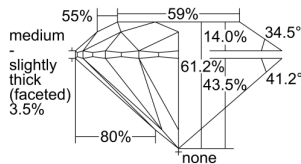

GIA®

FACSIMILE

GIA REPORT 6492886529

Verify this report at GIA.edu

GIA NATURAL DIAMOND DOSSIER®

July 10, 2024
GIA Report Number **6492886529**
Shape and Cutting Style ..... **Round Brilliant**
Measurements ..... **5.10 - 5.12 x 3.13 mm**

GRADING RESULTS

Carat Weight ..... **0.50 carat**
Color Grade ..... **K**
Clarity Grade **VS2**
Cut Grade ..... **Excellent**

ADDITIONAL GRADING INFORMATION

Polish ..... **Excellent**
Symmetry ..... **Excellent**
Fluorescence ..... **Faint**
Clarity Characteristics..... **Crystal, Cloud**
Inscription(s): **GIA 6492886529**

PROPORTIONS

Profile to actual proportions

GRADING SCALES

GIA COLOR SCALE	GIA CLARITY SCALE	GIA CUT SCALE	
D	FLAWLESS	EXCELLENT	
E	INTERNALLY FLAWLESS		
F		VVS₁	VERY GOOD
G	VVS₂		
H	VS₁	GOOD	
I	VS₂		
J	SI₁	FAIR	
K	SI₂		
L	I₁	POOR	
M			
N			
O	I₂		
P			
Q			
R	I₃		
S			
T			
U			
V			
W			
X			
Y			
Z