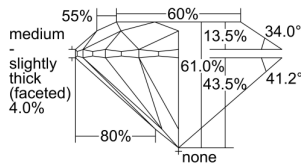

GIA®

FACSIMILE

GIA REPORT 6495443776

Verify this report at GIA.edu

GIA NATURAL DIAMOND DOSSIER®

May 23, 2024
GIA Report Number **6495443776**
Shape and Cutting Style ..... **Round Brilliant**
Measurements ..... **5.13 - 5.15 x 3.13 mm**

GRADING RESULTS

Carat Weight ..... **0.51 carat**
Color Grade ..... **G**
Clarity Grade **S11**
Cut Grade ..... **Excellent**

ADDITIONAL GRADING INFORMATION

Polish ..... **Excellent**
Symmetry ..... **Excellent**
Fluorescence ..... **None**
Clarity Characteristics ..... **Crystal, Feather**
Inscription(s): **GIA 6495443776**

PROPORTIONS

Profile to actual proportions

GRADING SCALES

GIA COLOR SCALE	GIA CLARITY SCALE	GIA CUT SCALE	
D	FLAWLESS	EXCELLENT	
E	INTERNALLY FLAWLESS		
F		VVS₁	VERY GOOD
G	VVS₂		
H	VS₁	GOOD	
I	VS₂		
J	S1₁	FAIR	
K	S1₂		
L	I₁	POOR	
M	I₂		
N	I₃		
O			
P			
Q			
R			
S			
T			
U			
V			
W			
X			
Y			
Z