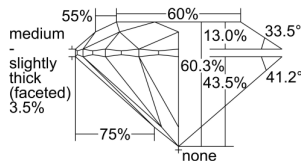

GIA®

FACSIMILE

GIA REPORT 6501035741

Verify this report at GIA.edu

GIA NATURAL DIAMOND DOSSIER®

July 29, 2024
GIA Report Number 6501035741
Shape and Cutting Style ..... Round Brilliant
Measurements ..... 5.24 - 5.26 x 3.17 mm

GRADING RESULTS

Carat Weight ..... 0.53 carat
Color Grade ..... H
Clarity Grade VVS2
Cut Grade ..... Excellent

ADDITIONAL GRADING INFORMATION

Polish ..... Excellent
Symmetry ..... Excellent
Fluorescence ..... None
Clarity Characteristics ..... Cloud, Needle
Inscription(s): GIA 6501035741

PROPORTIONS

Profile to actual proportions

GRADING SCALES

GIA COLOR SCALE	GIA CLARITY SCALE	GIA CUT SCALE	
D	FLAWLESS	EXCELLENT	
E	INTERNALLY FLAWLESS		
F		VVS₁	VERY GOOD
G	VVS₂		
H	VS₁	GOOD	
I	VS₂		
J	SI₁	FAIR	
K	SI₂		
L	I₁	POOR	
M	I₂		
N	I₃		
O			
P			
Q			
R			
S			
T			
U			
V			
W			
X			
Y			
Z