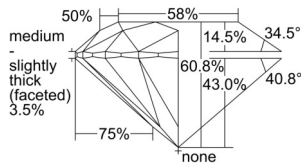

GIA®

FACSIMILE

GIA REPORT 6501147413

Verify this report at GIA.edu

GIA NATURAL DIAMOND DOSSIER®

August 07, 2024
GIA Report Number 6501147413
Shape and Cutting Style ..... Round Brilliant
Measurements ..... 5.23 - 5.26 x 3.19 mm

GRADING RESULTS

Carat Weight ..... 0.54 carat
Color Grade ..... E
Clarity Grade VVS1
Cut Grade ..... Excellent

ADDITIONAL GRADING INFORMATION

Polish ..... Excellent
Symmetry ..... Excellent
Fluorescence ..... Medium Blue
Clarity Characteristics ..... Pinpoint, Feather
Inscription(s): GIA 6501147413

PROPORTIONS

Profile to actual proportions

GRADING SCALES

GIA COLOR SCALE	GIA CLARITY SCALE	GIA CUT SCALE	
D	FLAWLESS	EXCELLENT	
E	INTERNALLY FLAWLESS		
F		VVS₁	VERY GOOD
G	VVS₂		
H	VS₁	GOOD	
I	VS₂		
J	SI₁	FAIR	
K	SI₂		
L	I₁	POOR	
M			
N			
O	I₂		
P			
Q			
R	I₃		
S			
T			
U			
V			
W			
X			
Y			
Z