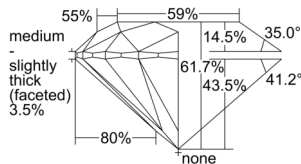

GIA®

FACSIMILE

GIA REPORT 6501835321

Verify this report at GIA.edu

GIA NATURAL DIAMOND DOSSIER®

November 12, 2024
GIA Report Number 6501835321
Shape and Cutting Style ..... Round Brilliant
Measurements ..... 5.52 - 5.55 x 3.41 mm

GRADING RESULTS

Carat Weight ..... 0.64 carat
Color Grade ..... K
Clarity Grade VVS2
Cut Grade ..... Excellent

ADDITIONAL GRADING INFORMATION

Polish ..... Excellent
Symmetry ..... Excellent
Fluorescence ..... None
Clarity Characteristics..... Needle
Inscription(s): GIA 6501835321

PROPORTIONS

Profile to actual proportions

GRADING SCALES

GIA COLOR SCALE	GIA CLARITY SCALE	GIA CUT SCALE	
D	FLAWLESS	EXCELLENT	
E	INTERNALLY FLAWLESS		
F		VVS₁	VERY GOOD
G	VVS₂		
H	VS₁	GOOD	
I	VS₂		
J	SI₁	FAIR	
K	SI₂		
L	I₁	POOR	
M			
N			
O	I₂		
P			
Q	I₃		
R			
S			
T			
U			
V			
W			
X			
Y			
Z