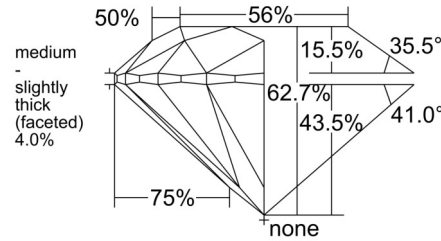

### GRADING RESULTS

Carat Weight ..... 2.19 carat

Color Grade ..... D

Clarity Grade ..... I3

Cut Grade ..... Very Good

### PROPORTIONS

Profile to actual proportions