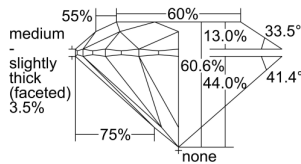

GIA®

FACSIMILE

GIA REPORT 6502035590

Verify this report at GIA.edu

GIA NATURAL DIAMOND DOSSIER®

July 29, 2024
GIA Report Number 6502035590
Shape and Cutting Style ..... Round Brilliant
Measurements ..... 5.26 - 5.27 x 3.19 mm

GRADING RESULTS

Carat Weight ..... 0.54 carat
Color Grade ..... G
Clarity Grade S11
Cut Grade ..... Excellent

ADDITIONAL GRADING INFORMATION

Polish ..... Excellent
Symmetry ..... Excellent
Fluorescence ..... None
Clarity Characteristics ..... Cloud, Crystal
Inscription(s): GIA 6502035590

PROPORTIONS

Profile to actual proportions

GRADING SCALES

GIA COLOR SCALE	GIA CLARITY SCALE	GIA CUT SCALE	
D	FLAWLESS	EXCELLENT	
E	INTERNALLY FLAWLESS		
F		VVS₁	VERY GOOD
G	VVS₂		
H	VS₁	GOOD	
I	VS₂		
J	S1₁	FAIR	
K	S1₂		
L	I₁	POOR	
M	I₂		
N	I₃		
O			
P			
Q			
R			
S			
T			
U			
V			
W			
X			
Y			
Z