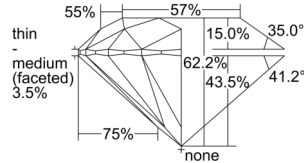

GIA®

FACSIMILE

GIA REPORT 6502427151

Verify this report at GIA.edu

GIA NATURAL DIAMOND DOSSIER®

September 17, 2024
GIA Report Number 6502427151
Shape and Cutting Style ..... Round Brilliant
Measurements ..... 5.56 - 5.60 x 3.47 mm

GRADING RESULTS

Carat Weight ..... 0.66 carat
Color Grade ..... G
Clarity Grade VS1
Cut Grade ..... Excellent

ADDITIONAL GRADING INFORMATION

Polish ..... Excellent
Symmetry ..... Excellent
Fluorescence ..... None
Clarity Characteristics ..... Crystal, Needle
Inscription(s): GIA 6502427151

PROPORTIONS

Profile to actual proportions

GRADING SCALES

GIA COLOR SCALE	GIA CLARITY SCALE	GIA CUT SCALE
COLOURLESS	FLAWLESS	EXCELLENT
D	INTERNALLY FLAWLESS	
E	VVS₁	VERY GOOD
F		
G	VVS₂	
H	VS₁	GOOD
I		
J	VS₂	
K	SI₁	FAIR
L		
M	SI₂	
N	I₁	POOR
O		
P	I₂	
Q	I₃	
R		
S		
T		
U		
V		
W		
X		
Y		
Z