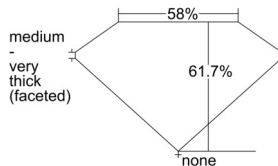

GIA®

FACSIMILE

GIA REPORT 6502910437

Verify this report at GIA.edu

GIA NATURAL DIAMOND DOSSIER®

November 27, 2024
GIA Report Number 6502910437
Shape and Cutting Style ..... Pear Brilliant
Measurements ..... 7.35 x 4.43 x 2.74 mm

GRADING RESULTS

Carat Weight ..... 0.51 carat
Color Grade ..... D
Clarity Grade VS1

ADDITIONAL GRADING INFORMATION

Polish ..... Excellent
Symmetry ..... Excellent
Fluorescence ..... None
Clarity Characteristics..... Crystal, Feather, Cloud, Pinpoint
Inspection(s): GIA 6502910437

PROPORTIONS

Profile not to actual proportions

GRADING SCALES

GIA COLOR SCALE		GIA CLARITY SCALE			
COLORLESS	D	VERY VERY SLIGHTLY INCLUDED	FLAWLESS		
	E		INTERNALLY FLAWLESS		
	F		VVS₁		
	G		VVS₂		
	NEAR COLORLESS	H	VERY SLIGHTLY INCLUDED	VS₁	
		I		VS₂	
		FAINT	J	SLIGHTLY INCLUDED	SI₁
			K		SI₂
	L		I₁		
	VERTILIGHT		M	INCLUDED	I₂
N			I₃		
O					
P					
LIGHT	Q				
	R				
	S				
	T				
	U				
	Z