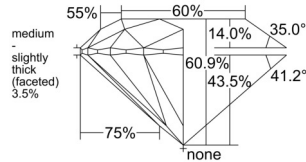

GIA®

FACSIMILE

GIA REPORT 6502958420

Verify this report at GIA.edu

GIA NATURAL DIAMOND DOSSIER®

December 09, 2024
GIA Report Number 6502958420
Shape and Cutting Style ..... Round Brilliant
Measurements ..... 4.46 - 4.48 x 2.72 mm

GRADING RESULTS

Carat Weight ..... 0.33 carat
Color Grade ..... G
Clarity Grade VS2
Cut Grade ..... Excellent

ADDITIONAL GRADING INFORMATION

Polish ..... Excellent
Symmetry ..... Excellent
Fluorescence ..... None
Clarity Characteristics ..... Crystal, Cloud, Needle
Inscription(s): GIA 6502958420

PROPORTIONS

Profile to actual proportions