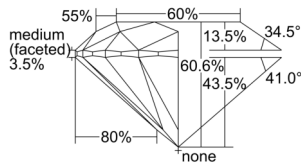

GIA®

FACSIMILE

GIA REPORT 6505427032

Verify this report at GIA.edu

GIA NATURAL DIAMOND DOSSIER®

September 17, 2024
GIA Report Number 6505427032
Shape and Cutting Style ..... Round Brilliant
Measurements ..... 4.89 - 4.91 x 2.97 mm

GRADING RESULTS

Carat Weight ..... 0.43 carat
Color Grade ..... F
Clarity Grade S11
Cut Grade ..... Excellent

ADDITIONAL GRADING INFORMATION

Polish ..... Excellent
Symmetry ..... Excellent
Fluorescence ..... None
Clarity Characteristics ..... Feather
Inscription(s): GIA 6505427032

PROPORTIONS

Profile to actual proportions

GRADING SCALES

GIA COLOR SCALE	GIA CLARITY SCALE	GIA CUT SCALE	
D	FLAWLESS	EXCELLENT	
E	INTERNALLY FLAWLESS		
F		VVS₁	VERY GOOD
G	VVS₂		
H	VS₁	GOOD	
I	VS₂		
J	S1₁	FAIR	
K	S1₂		
L	I₁	POOR	
M	I₂		
N	I₃		
O			
P			
Q			
R			
S			
T			
U			
V			
W			
X			
Y			
Z