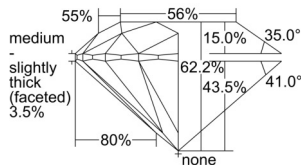

GIA®

FACSIMILE

GIA REPORT 6505762806

Verify this report at GIA.edu

GIA NATURAL DIAMOND DOSSIER®

October 30, 2024
GIA Report Number **6505762806**
Shape and Cutting Style ..... **Round Brilliant**
Measurements ..... **5.21 - 5.22 x 3.24 mm**

GRADING RESULTS

Carat Weight ..... **0.54 carat**
Color Grade ..... **D**
Clarity Grade **VVS2**
Cut Grade ..... **Excellent**

ADDITIONAL GRADING INFORMATION

Polish ..... **Excellent**
Symmetry ..... **Excellent**
Fluorescence ..... **None**
Clarity Characteristics..... **Needle, Cloud**
Inscription(s): **GIA 6505762806**

PROPORTIONS

Profile to actual proportions

GRADING SCALES

GIA COLOR SCALE	GIA CLARITY SCALE	GIA CUT SCALE	
D	FLAWLESS	EXCELLENT	
E	INTERNALLY FLAWLESS		
F		VVS₁	VERY GOOD
G	VVS₂		
H	VS₁	GOOD	
I	VS₂		
J	SI₁	FAIR	
K	SI₂		
L	I₁	POOR	
M	I₂		
N	I₃		
O			
P			
Q			
R			
S			
T			
U			
V			
W			
X			
Y			
Z