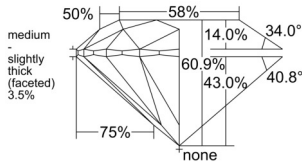

GIA®

FACSIMILE

GIA REPORT 6511483691

Verify this report at GIA.edu

GIA NATURAL DIAMOND DOSSIER®

February 21, 2025
GIA Report Number 6511483691
Shape and Cutting Style ..... Round Brilliant
Measurements ..... 5.77 - 5.79 x 3.52 mm

GRADING RESULTS

Carat Weight ..... 0.72 carat
Color Grade ..... K
Clarity Grade VS2
Cut Grade ..... Excellent

ADDITIONAL GRADING INFORMATION

Polish ..... Excellent
Symmetry ..... Excellent
Fluorescence ..... Medium Blue
Clarity Characteristics ..... Cloud, Crystal, Feather
Inscription(s): GIA 6511483691

PROPORTIONS

Profile to actual proportions

GRADING SCALES

GIA COLOR SCALE	GIA CLARITY SCALE	GIA CUT SCALE	
COLOREDNESS D	FLAWLESS	EXCELLENT	
E	INTERNALLY FLAWLESS		
F		VVS₁	VERY GOOD
G	VVS₂		
H	VS₁	GOOD	
I	VS₂		
J	SI₁	FAIR	
K	SI₂		
L	I₁	POOR	
M	I₂		
N	I₃		
O			
P			
Q			
R			
S			
T			
U			
V			
W			
X			
Y			
Z