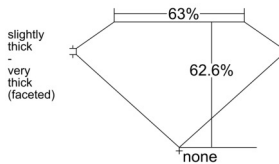

GIA®

FACSIMILE

GIA REPORT 6511643725

Verify this report at GIA.edu

GIA NATURAL DIAMOND DOSSIER®

March 14, 2025
GIA Report Number 6511643725
Shape and Cutting Style ..... Oval Brilliant
Measurements ..... 6.31 x 4.53 x 2.84 mm

GRADING RESULTS

Carat Weight ..... 0.51 carat
Color Grade ..... F
Clarity Grade VS1

ADDITIONAL GRADING INFORMATION

Polish ..... Excellent
Symmetry ..... Very Good
Fluorescence ..... None
Clarity Characteristics..... Cloud, Feather, Needle, Pinpoint
Inscription(s): GIA 6511643725

PROPORTIONS

Profile not to actual proportions

GRADING SCALES

GIA COLOR SCALE		GIA CLARITY SCALE			
COLORLESS	D	VERY VERY SLIGHTLY INCLUDED	FLAWLESS		
	E		INTERNALLY FLAWLESS		
	F		VVS₁		
	NEAR COLORLESS	G	VERY SLIGHTLY INCLUDED	VVS₂	
		H		VS₁	
		FANT	I	SLIGHTLY INCLUDED	VS₂
			J		SI₁
	LIGHT	K	INCLUDED	SI₂	
		L		I₁	
		M	NOT LISTED	I₂	
N		I₃			
O					
P					
Q					
R					
S					
T					
U					
V					
W					
X					
Y					
Z