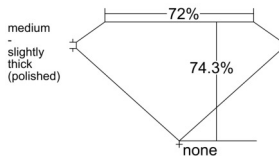

GIA®

FACSIMILE

GIA REPORT 6511874933

Verify this report at GIA.edu

GIA NATURAL DIAMOND DOSSIER®

April 14, 2025
GIA Report Number 6511874933
Shape and Cutting Style ..... **Square Modified Brilliant**
Measurements ..... 5.16 x 5.16 x 3.83 mm

GRADING RESULTS

Carat Weight ..... 0.91 carat
Color Grade ..... G
Clarity Grade SI2

ADDITIONAL GRADING INFORMATION

Polish ..... Excellent
Symmetry ..... Very Good
Fluorescence ..... Faint
Clarity Characteristics..... Crystal, Cloud, Feather
Inscription(s): GIA 6511874933

PROPORTIONS

Profile not to actual proportions

GRADING SCALES

GIA COLOR SCALE		GIA CLARITY SCALE	
COLORLESS	D	VERY VERY SLIGHTLY INCLUDED	FLAWLESS
	E		INTERNALLY FLAWLESS
	F		VVS₁
	G		VVS₂
	H		VS₁
	I		VS₂
	J		SI₁
	K		SI₂
	L		I₁
	M		I₂
NEAR COLORLESS	N	SLIGHTLY INCLUDED	I₃
	O		
	P		
	Q		
FAINT	R	INCLUDED	
	S		
	T		
	U		
VERY LIGHT	V		
	W		
	X		
	Y		
LIGHT	Z