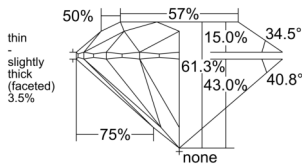

GIA®

FACSIMILE

GIA REPORT 6512830785

Verify this report at GIA.edu

GIA NATURAL DIAMOND DOSSIER®

April 07, 2025
GIA Report Number 6512830785
Shape and Cutting Style ..... Round Brilliant
Measurements ..... 6.10 - 6.15 x 3.76 mm

GRADING RESULTS

Carat Weight ..... 0.86 carat
Color Grade ..... D
Clarity Grade S11
Cut Grade ..... Excellent

ADDITIONAL GRADING INFORMATION

Polish ..... Excellent
Symmetry ..... Excellent
Fluorescence ..... Faint
Clarity Characteristics ..... Crystal
Inscription(s): GIA 6512830785

PROPORTIONS

Profile to actual proportions

GRADING SCALES

GIA COLOR SCALE

COLOREDNESS	D
	E
	F
	G
	H
	I
	J
NEAR COLORLESS	K
	L
FAINTE	M
	N
	O
	P
	Q
VERY LIGHT	R
	S
	T
	U
	V
	W
	X
	Y
LIGHT	Z

GIA CLARITY SCALE

FLAWLESS	INTERNAL FLAWLESS	
		EXCELLENT
VERY VERY SLIGHTLY INCLUDED	VVS₁	VERY GOOD
VERY SLIGHTLY INCLUDED	VVS₂	
SLIGHTLY INCLUDED	VS₁	GOOD
	VS₂	
INCLUDED	S1₁	FAIR
	S1₂	
INCLUDED	I₁	POOR
	I₂	
	I₃