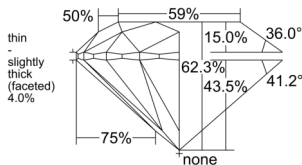

GIA®

FACSIMILE

GIA REPORT 6512904729

Verify this report at GIA.edu

GIA NATURAL DIAMOND DOSSIER®

April 16, 2025
GIA Report Number 6512904729
Shape and Cutting Style ..... Round Brilliant
Measurements ..... 6.15 - 6.17 x 3.84 mm

GRADING RESULTS

Carat Weight ..... 0.90 carat
Color Grade ..... F
Clarity Grade S11
Cut Grade ..... Very Good

ADDITIONAL GRADING INFORMATION

Polish ..... Excellent
Symmetry ..... Excellent
Fluorescence ..... Faint
Clarity Characteristics ..... Crystal, Cloud, Needle
Inscription(s): GIA 6512904729

PROPORTIONS

GRADING SCALES

GIA COLOR SCALE	GIA CLARITY SCALE	GIA CUT SCALE	
D	FLAWLESS	EXCELLENT	
E	INTERNALLY FLAWLESS		
F		VVS₁	VERY GOOD
G	VVS₂		
H	VS₁	GOOD	
I	VS₂		
J	S1₁	FAIR	
K	S1₂		
L	I₁	POOR	
M	I₂		
N	I₃		
O			
P			
Q			
R			
S			
T			
U			
V			
W			
X			
Y			
Z