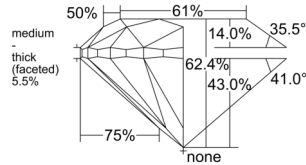

GIA®

FACSIMILE

GIA NATURAL DIAMOND DOSSIER®

April 25, 2025
GIA Report Number 6512994121
Shape and Cutting Style ..... Round Brilliant
Measurements ..... 6.07 - 6.11 x 3.80 mm

GRADING RESULTS

Carat Weight ..... 0.90 carat
Color Grade ..... F
Clarity Grade S11
Cut Grade ..... Very Good

ADDITIONAL GRADING INFORMATION

Polish ..... Excellent
Symmetry ..... Very Good
Fluorescence ..... None
Clarity Characteristics ..... Cloud
Inscription(s): GIA 6512994121

GIA REPORT 6512994121

Verify this report at GIA.edu

PROPORTIONS

Profile to actual proportions

GRADING SCALES

GIA COLOR SCALE	GIA CLARITY SCALE	GIA CUT SCALE	
D	FLAWLESS	EXCELLENT	
E	INTERNALLY FLAWLESS		
F		VVS₁	VERY GOOD
G	VVS₂		
H	VS₁	GOOD	
I	VS₂		
J	S1₁	FAIR	
K	S1₂		
L	I₁	POOR	
M	I₂		
N	I₃		
O			
P			
Q			
R			
S			
T			
U			
V			
W			
X			
Y			
Z