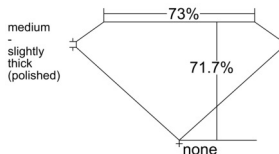

GIA®

FACSIMILE

GIA REPORT 6515298668

Verify this report at GIA.edu

GIA NATURAL DIAMOND DOSSIER®

January 28, 2025
GIA Report Number 6515298668
Shape and Cutting Style ..... Square Modified Brilliant
Measurements ..... 4.89 x 4.77 x 3.42 mm

GRADING RESULTS

Carat Weight ..... 0.65 carat
Color Grade I
Clarity Grade VS2

ADDITIONAL GRADING INFORMATION

Polish ..... Excellent
Symmetry ..... Very Good
Fluorescence ..... Medium Yellow
Clarity Characteristics..... Crystal, Feather
Inscription(s): GIA 6515298668

PROPORTIONS

Profile not to actual proportions

GRADING SCALES

GIA COLOR SCALE		GIA CLARITY SCALE		
COLORLESS	D	VERY VERY SLIGHTLY INCLUDED	FLAWLESS	
	E		INTERNALLY FLAWLESS	
	F		VVS₁	
	G		VVS₂	
	NEAR COLORLESS	H	VERY SLIGHTLY INCLUDED	VS₁
		I		VS₂
		J		SI₁
		K		SI₂
	FAINT	L	SLIGHTLY INCLUDED	I₁
		M		I₂
N		I₃		
O				
VERT LIGHT	P	INCLUDED		
	Q			
	R			
	S			
	T			
	U			
	V			
	W			
LIGHT	X			
	Y			
	Z