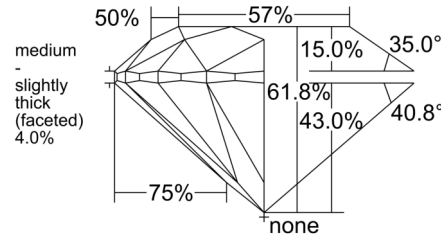

GIA REPORT
6515614388

Verify this report at GIA.edu

FACSIMILE

This is a digital representation of the original GIA Report. This representation might not be accepted in lieu of the original GIA Report in certain circumstances. The original GIA Report includes certain security features which are not reproducible on this facsimile.

GIA NATURAL DIAMOND GRADING REPORT

March 11, 2025
GIA Report Number 6515614388
Shape and Cutting Style ..... Round Brilliant
Measurements ..... 6.44 - 6.47 x 3.99 mm

GRADING RESULTS

Carat Weight ..... 1.03 carat
Color Grade ..... H
Clarity Grade VS1
Cut Grade ..... Excellent

ADDITIONAL GRADING INFORMATION

Polish ..... Excellent
Symmetry ..... Excellent
Fluorescence ..... None

Inscription(s): GIA 6515614388

Comments: Clouds are not shown. Pinpoints are not shown.

PROPORTIONS

Profile to actual proportions