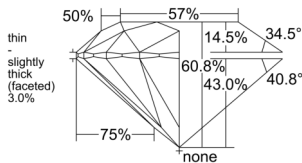

GIA®

FACSIMILE

GIA REPORT 6515657873

Verify this report at GIA.edu

GIA NATURAL DIAMOND DOSSIER®

March 18, 2025
GIA Report Number 6515657873
Shape and Cutting Style ..... Round Brilliant
Measurements ..... 5.54 - 5.57 x 3.37 mm

GRADING RESULTS

Carat Weight ..... 0.63 carat
Color Grade ..... F
Clarity Grade VS1
Cut Grade ..... Excellent

ADDITIONAL GRADING INFORMATION

Polish ..... Excellent
Symmetry ..... Excellent
Fluorescence ..... None
Clarity Characteristics ..... Cloud
Inscription(s): GIA 6515657873

PROPORTIONS

Profile to actual proportions