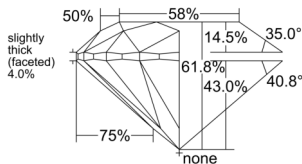

GIA®

FACSIMILE

GIA REPORT 6515884778

Verify this report at GIA.edu

GIA NATURAL DIAMOND DOSSIER®

April 14, 2025
GIA Report Number 6515884778
Shape and Cutting Style ..... Round Brilliant
Measurements ..... 5.75 - 5.77 x 3.56 mm

GRADING RESULTS

Carat Weight ..... 0.73 carat
Color Grade ..... F
Clarity Grade S11
Cut Grade ..... Excellent

ADDITIONAL GRADING INFORMATION

Polish ..... Excellent
Symmetry ..... Excellent
Fluorescence ..... Medium Blue
Clarity Characteristics ..... Cloud
Inscription(s): GIA 6515884778

PROPORTIONS

Profile to actual proportions