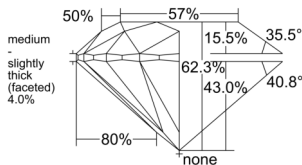

GIA®

FACSIMILE

GIA REPORT 6521105254

Verify this report at GIA.edu

GIA NATURAL DIAMOND DOSSIER®

May 08, 2025
GIA Report Number 6521105254
Shape and Cutting Style ..... Round Brilliant
Measurements ..... 6.14 - 6.17 x 3.84 mm

GRADING RESULTS

Carat Weight ..... 0.90 carat
Color Grade I
Clarity Grade VVS2
Cut Grade ..... Excellent

ADDITIONAL GRADING INFORMATION

Polish ..... Excellent
Symmetry ..... Excellent
Fluorescence ..... Faint
Clarity Characteristics ..... Pinpoint, Internal Graining
Inscription(s): GIA 6521105254

PROPORTIONS

GRADING SCALES

GIA COLOR SCALE

COLORLESS	D
	E
	F
	G
	H
	I
	J
NEAR COLORLESS	K
	L
FAIN	M
	N
	O
	P
VERY LIGHT	Q
	R
	S
	T
	U
	V
	W
	X
	Y
LIGHT	Z

GIA CLARITY SCALE

FLAWLESS	FLAWLESS	
		EXCELLENT
INTERNALLY FLAWLESS	VVS₁	
		VERY GOOD
VVS₂	VS₁	
		GOOD
VS₂	SI₁	
		SI₂
I₁		
I₂	I₃	
		POOR

GIA CUT SCALE

EXCELLENT
VERY GOOD
GOOD
FAIR
POOR