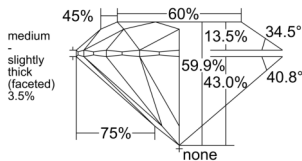

GIA®

FACSIMILE

GIA REPORT 6521173878

Verify this report at GIA.edu

GIA NATURAL DIAMOND DOSSIER®

May 16, 2025
GIA Report Number 6521173878
Shape and Cutting Style ..... Round Brilliant
Measurements ..... 5.75 - 5.78 x 3.46 mm

GRADING RESULTS

Carat Weight ..... 0.70 carat
Color Grade ..... H
Clarity Grade VS2
Cut Grade ..... Excellent

ADDITIONAL GRADING INFORMATION

Polish ..... Excellent
Symmetry ..... Excellent
Fluorescence ..... None
Clarity Characteristics ..... Cloud, Crystal
Inscription(s): GIA 6521173878

PROPORTIONS

Profile to actual proportions

GRADING SCALES

GIA COLOR SCALE	GIA CLARITY SCALE	GIA CUT SCALE	
D	FLAWLESS	EXCELLENT	
E	INTERNALLY FLAWLESS		
F		VVS₁	VERY GOOD
G	VVS₂		
H	VS₁	GOOD	
I	VS₂		
J	SI₁	FAIR	
K	SI₂		
L	I₁	POOR	
M			
N			
O	I₂		
P			
Q	I₃		
R			
S			
T			
U			
V			
W			
X			
Y			
Z