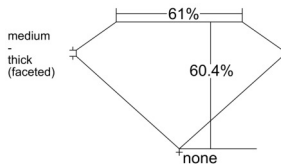

GIA®

FACSIMILE

GIA REPORT 6521174276

Verify this report at GIA.edu

GIA NATURAL DIAMOND DOSSIER®

June 26, 2025
GIA Report Number 6521174276
Shape and Cutting Style ..... Oval Brilliant
Measurements ..... 6.54 x 4.68 x 2.83 mm

GRADING RESULTS

Carat Weight ..... 0.55 carat
Color Grade I
Clarity Grade SI1

ADDITIONAL GRADING INFORMATION

Polish ..... Very Good
Symmetry ..... Very Good
Fluorescence ..... None
Clarity Characteristics ..... Feather, Cloud
Inscription(s): GIA 6521174276

PROPORTIONS

Profile not to actual proportions

GRADING SCALES

GIA COLOR SCALE		GIA CLARITY SCALE			
COLORLESS	D	VERY VERY SLIGHTLY INCLUDED	FLAWLESS		
	E		INTERNALLY FLAWLESS		
	F	VERY SLIGHTLY INCLUDED	VVS₁		
	G		VVS₂		
	H		VS₁		
	NEAR COLORLESS	I	SLIGHTLY INCLUDED	VS₂	
		J		SI₁	
		FAINT	K	INCLUDED	SI₂
			L		I₁
			M		I₂
VERT LIGHT	N	LIGHT	I₃		
	O				
	P				
	Q				
	R