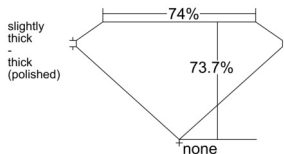

GIA®

FACSIMILE

GIA REPORT 6521256474

Verify this report at GIA.edu

GIA NATURAL DIAMOND DOSSIER®

May 23, 2025
GIA Report Number 6521256474
Shape and Cutting Style ..... Square Modified Brilliant
Measurements ..... 5.32 x 5.31 x 3.91 mm

GRADING RESULTS

Carat Weight ..... 0.95 carat
Color Grade I
Clarity Grade SI1

ADDITIONAL GRADING INFORMATION

Polish ..... Excellent
Symmetry ..... Very Good
Fluorescence ..... None
Clarity Characteristics ..... Cloud, Crystal
Inscription(s): GIA 6521256474

PROPORTIONS

Profile not to actual proportions

GRADING SCALES

GIA COLOR SCALE		GIA CLARITY SCALE			
COLORLESS	D	VERY VERY SLIGHTLY INCLUDED	FLAWLESS		
	E		INTERNALLY FLAWLESS		
	F	VERY SLIGHTLY INCLUDED	VVS₁		
	G		VVS₂		
	H		VS₁		
	NEAR COLORLESS	I	SLIGHTLY INCLUDED	VS₂	
		J		SI₁	
		FAINT	K	INCLUDED	SI₂
			L		I₁
			M		I₂
VERT LIGHT	N	LIGHT	I₃		
	O				
	P				
	Q				
	R