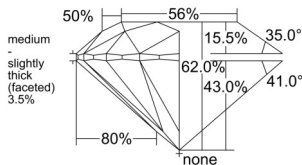

GIA®

FACSIMILE

GIA REPORT 6521546384

Verify this report at GIA.edu

GIA NATURAL DIAMOND DOSSIER®

June 18, 2025
GIA Report Number 6521546384
Shape and Cutting Style ..... Round Brilliant
Measurements ..... 6.09 - 6.14 x 3.79 mm

GRADING RESULTS

Carat Weight ..... 0.86 carat
Color Grade ..... G
Clarity Grade S11
Cut Grade ..... Excellent

ADDITIONAL GRADING INFORMATION

Polish ..... Excellent
Symmetry ..... Excellent
Fluorescence ..... None
Clarity Characteristics ..... Cloud
Inscription(s): GIA 6521546384

PROPORTIONS

GRADING SCALES

GIA COLOR SCALE	GIA CLARITY SCALE	GIA CUT SCALE	
D	FLAWLESS	EXCELLENT	
E	INTERNALLY FLAWLESS		
F		VVS₁	VERY GOOD
G	VVS₂		
H	VS₁	GOOD	
I	VS₂		
J	S1₁	FAIR	
K	S1₂		
L	I₁	POOR	
M	I₂		
N	I₃		
O			
P			
Q			
R			
S			
T			
U			
V			
W			
X			
Y			
Z