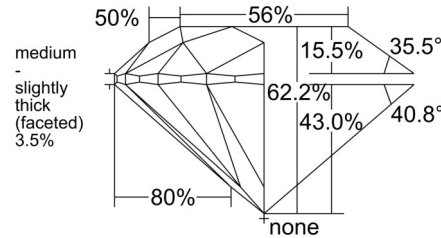

### GIA NATURAL DIAMOND GRADING REPORT

July 04, 2025  
 GIA Report Number ..... 6521685097  
 Shape and Cutting Style ..... Round Brilliant  
 Measurements ..... 10.91 - 10.95 x 6.80 mm

### GRADING RESULTS

Carat Weight ..... 5.00 carat  
 Color Grade ..... H  
 Clarity Grade ..... SI1  
 Cut Grade ..... Excellent

### PROPORTIONS

Profile to actual proportions