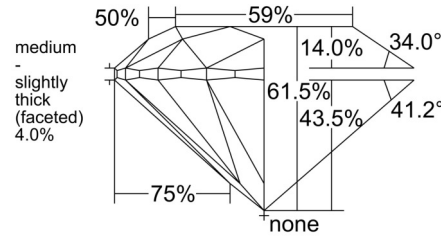

GIA NATURAL DIAMOND GRADING REPORT

 July 08, 2025
 GIA Report Number **6521736197**
 Shape and Cutting Style **Round Brilliant**
 Measurements **8.07 - 8.10 x 4.97 mm**
GRADING RESULTS

 Carat Weight **2.00 carat**
 Color Grade **H**
 Clarity Grade **S11**
 Cut Grade **Excellent**
ADDITIONAL GRADING INFORMATION

PROPORTIONS

Profile to actual proportions

CLARITY CHARACTERISTICS

KEY TO SYMBOLS*

- Crystal
- △ Natural
- ⊙ Knot
- ~ Feather
- ∖ Needle

* Red symbols denote internal characteristics (inclusions). Green or black symbols denote external characteristics (blemishes). Diagram is an approximate representation of the diamond, and symbols shown indicate type, position, and approximate size of clarity characteristics. All clarity characteristics may not be shown. Details of finish are not shown.