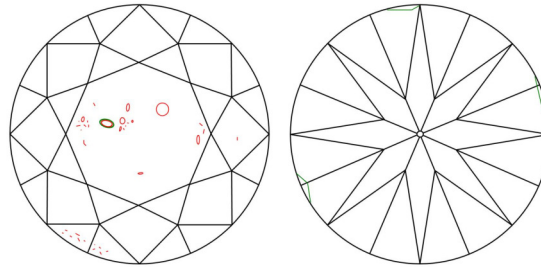

GIA NATURAL DIAMOND GRADING REPORT

 July 08, 2025
 GIA Report Number **6521736197**
 Shape and Cutting Style **Round Brilliant**
 Measurements **8.07 - 8.10 x 4.97 mm**
GRADING RESULTS

 Carat Weight **2.00 carat**
 Color Grade **H**
 Clarity Grade **S11**
 Cut Grade **Excellent**
ADDITIONAL GRADING INFORMATION

 Polish **Very Good**
 Symmetry **Excellent**
 Fluorescence **None**
 Inscription(s): **GIA 6521736197**
Comments: Clouds are not shown. Pinpoints are not shown.

Scan the QR code to access the Tracr™ provenance data.

PROPORTIONS

Profile to actual proportions

CLARITY CHARACTERISTICS

KEY TO SYMBOLS*

- Crystal
- △ Natural
- ⊙ Knot
- ~ Feather
- ∖ Needle

* Red symbols denote internal characteristics (inclusions). Green or black symbols denote external characteristics (blemishes). Diagram is an approximate representation of the diamond, and symbols shown indicate type, position, and approximate size of clarity characteristics. All clarity characteristics may not be shown. Details of finish are not shown.