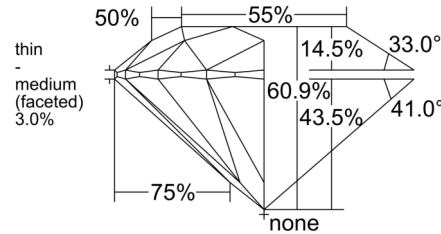

GIA NATURAL DIAMOND GRADING REPORT

June 03, 2025  
 GIA Report Number ..... 6522039206  
 Shape and Cutting Style ..... Round Brilliant  
 Measurements ..... 11.44 - 11.49 x 6.98 mm

GRADING RESULTS

Carat Weight ..... 5.51 carat  
 Color Grade ..... I  
 Clarity Grade ..... SI2  
 Cut Grade ..... Excellent

PROPORTIONS

Profile to actual proportions

CLARITY CHARACTERISTICS

KEY TO SYMBOLS\*

-  Cloud
-  Crystal
-  Needle

\* Red symbols denote internal characteristics (inclusions). Green or black symbols denote external characteristics (blemishes). Diagram is an approximate representation of the diamond, and symbols shown indicate type, position, and approximate size of clarity characteristics. All clarity characteristics may not be shown. Details of finish are not shown.