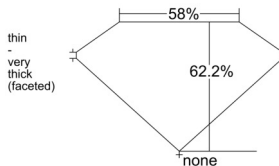

GIA®

FACSIMILE

GIA REPORT 6522145754

Verify this report at GIA.edu

GIA NATURAL DIAMOND DOSSIER®

May 13, 2025
GIA Report Number 6522145754
Shape and Cutting Style ..... Pear Brilliant
Measurements ..... 7.39 x 4.51 x 2.80 mm

GRADING RESULTS

Carat Weight ..... 0.54 carat
Color Grade I
Clarity Grade VS2

ADDITIONAL GRADING INFORMATION

Polish ..... Excellent
Symmetry ..... Very Good
Fluorescence ..... None
Clarity Characteristics ..... Crystal
Inscription(s): GIA 6522145754

PROPORTIONS

Profile not to actual proportions

GRADING SCALES

GIA COLOR SCALE		GIA CLARITY SCALE			
COLORLESS	D	VERY VERY SLIGHTLY INCLUDED	FLAWLESS		
	E		INTERNALLY FLAWLESS		
	F	VERY SLIGHTLY INCLUDED	VVS₁		
	G		VVS₂		
	H		VS₁		
	NEAR COLORLESS	I	SLIGHTLY INCLUDED	VS₂	
		J		SI₁	
		FAINT	K	INCLUDED	SI₂
			L		I₁
			M		I₂
VERT LIGHT	N	INCLUDED	I₃		
	O				
	P				
	Q				
	R				
	S				
	T				
LIGHT	U				
	V				
	W				
	X				
Y					
Z