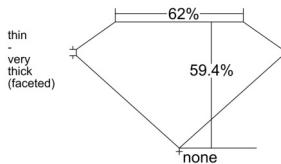

GIA®

FACSIMILE

GIA REPORT 6522145816

Verify this report at GIA.edu

GIA NATURAL DIAMOND DOSSIER®

May 13, 2025
GIA Report Number 6522145816
Shape and Cutting Style ..... Oval Brilliant
Measurements ..... 6.48 x 4.64 x 2.76 mm

GRADING RESULTS

Carat Weight ..... 0.52 carat
Color Grade ..... G
Clarity Grade SI1

ADDITIONAL GRADING INFORMATION

Polish ..... Excellent
Symmetry ..... Very Good
Fluorescence ..... None
Clarity Characteristics ..... Knot, Feather, Cloud
Inscription(s): GIA 6522145816

PROPORTIONS

Profile not to actual proportions

GRADING SCALES

GIA COLOR SCALE		GIA CLARITY SCALE	
COLORLESS	D	VERY VERY SLIGHTLY INCLUDED	FLAWLESS
	E		INTERNALLY FLAWLESS
	F		VVS₁
	G		VVS₂
	H		VS₁
	I		VS₂
	J		SI₁
	K		SI₂
	L		I₁
	M		I₂
NEAR COLORLESS	N	SLIGHTLY INCLUDED	I₃
	O		
	P		
	Q		
FAINT	R		
	S		
	T		
	U		
VERT LIGHT	V		
	W		
	X		
	Y		
LIGHT	Z