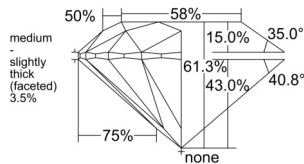

GIA®

FACSIMILE

GIA REPORT 6522173380

Verify this report at GIA.edu

GIA NATURAL DIAMOND DOSSIER®

May 16, 2025
GIA Report Number 6522173380
Shape and Cutting Style ..... Round Brilliant
Measurements ..... 5.73 - 5.76 x 3.52 mm

GRADING RESULTS

Carat Weight ..... 0.71 carat
Color Grade I
Clarity Grade SI2
Cut Grade ..... Excellent

ADDITIONAL GRADING INFORMATION

Polish ..... Excellent
Symmetry ..... Excellent
Fluorescence ..... Medium Blue
Clarity Characteristics ..... Crystal
Inscription(s): GIA 6522173380

PROPORTIONS

Profile to actual proportions

GRADING SCALES

GIA COLOR SCALE	GIA CLARITY SCALE	GIA CUT SCALE	
D	FLAWLESS	EXCELLENT	
E	INTERNALLY FLAWLESS		
F		VVS₁	VERY GOOD
G	VVS₂		
H	VS₁	GOOD	
I	VS₂		
J	SI₁	FAIR	
K	SI₂		
L	I₁	POOR	
M	I₂		
N	I₃		
O			
P			
Q			
R			
S			
T			
U			
V			
W			
X			
Y			
Z