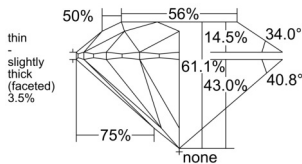

GIA®

FACSIMILE

GIA REPORT 6522222973

Verify this report at GIA.edu

GIA NATURAL DIAMOND DOSSIER®

May 21, 2025
GIA Report Number 6522222973
Shape and Cutting Style ..... Round Brilliant
Measurements ..... 5.44 - 5.48 x 3.33 mm

GRADING RESULTS

Carat Weight ..... 0.60 carat
Color Grade ..... J
Clarity Grade SI2
Cut Grade ..... Excellent

ADDITIONAL GRADING INFORMATION

Polish ..... Excellent
Symmetry ..... Excellent
Fluorescence ..... Faint
Clarity Characteristics ..... Cloud
Inscription(s): GIA 6522222973

PROPORTIONS

Profile to actual proportions

GRADING SCALES

GIA COLOR SCALE

COLORLESS	D
	E
	F
	G
	H
	I
	J
NEAR COLORLESS	K
	L
	M
	N
	O
	P
	Q
	R
	S
	T
	U
	V
	W
	X
	Y
LIGHT	Z

GIA CLARITY SCALE

FLAWLESS	INTERNAL FLAWLESS	
		FLAWLESS
VERY VERY SLIGHTLY INCLUDED	VVS₁	
	VVS₂	
VERY SLIGHTLY INCLUDED	VS₁	
	VS₂	
SLIGHTLY INCLUDED	SI₁	
	SI₂	
INCLUDED	I₁	
	I₂	
	I₃	

GIA CUT SCALE

EXCELLENT
VERY GOOD
GOOD
FAIR
POOR