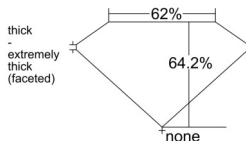

GIA®

FACSIMILE

GIA REPORT 6522301301

Verify this report at GIA.edu

GIA NATURAL DIAMOND DOSSIER®

May 27, 2025
GIA Report Number 6522301301
Shape and Cutting Style ..... Oval Brilliant
Measurements ..... 6.92 x 4.85 x 3.11 mm

GRADING RESULTS

Carat Weight ..... 0.70 carat
Color Grade ..... D
Clarity Grade VS1

ADDITIONAL GRADING INFORMATION

Polish ..... Very Good
Symmetry ..... Very Good
Fluorescence ..... None
Clarity Characteristics..... Feather, Indented Natural, Cloud
Inscription(s): GIA 6522301301

PROPORTIONS

Profile not to actual proportions

GRADING SCALES

GIA COLOR SCALE		GIA CLARITY SCALE			
COLORLESS	D	VERY VERY SLIGHTLY INCLUDED	FLAWLESS		
	E		INTERNALLY FLAWLESS		
	F	VERY SLIGHTLY INCLUDED	VS₁		
	G		VS₂		
	H		VS₁		
	NEAR COLORLESS	I	SLIGHTLY INCLUDED	VS₂	
		J		SI₁	
		FAINT	K	INCLUDED	I₁
			L		I₂
			M		I₃
VERT LIGHT	N				
	O				
	P				
	Q				
	R				
	S				
	T				
LIGHT	U				
	V				
	W				
	X				
Y					
Z