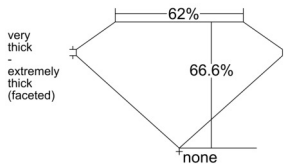

GIA®

FACSIMILE

GIA REPORT 6522406044

Verify this report at gia.edu

GIA NATURAL DIAMOND DOSSIER®

June 10, 2025
GIA Report Number 6522406044
Shape and Cutting Style ..... Oval Brilliant
Measurements ..... 6.84 x 4.88 x 3.25 mm

GRADING RESULTS

Carat Weight ..... 0.70 carat
Color Grade ..... H
Clarity Grade VS2

ADDITIONAL GRADING INFORMATION

Polish ..... Excellent
Symmetry ..... Good
Fluorescence ..... Faint
Clarity Characteristics..... Cloud, Crystal, Feather
Inscription(s): GIA 6522406044

PROPORTIONS

Profile not to actual proportions

GRADING SCALES

GIA COLOR SCALE		GIA CLARITY SCALE			
COLORLESS	D	VERY VERY SLIGHTLY INCLUDED	FLAWLESS		
	E		INTERNALLY FLAWLESS		
	F		VVS₁		
	G		VVS₂		
	NEAR COLORLESS	H	VERY SLIGHTLY INCLUDED	VS₁	
		I		VS₂	
		FAINT	J	SLIGHTLY INCLUDED	S₁
			K		S₂
	L		I₁		
	M		I₂		
N	I₃				
O					
VERT LIGHT	P	INCLUDED			
	Q				
	R				
	S				
	T				
	U				
	V				
LIGHT	W				
	X				
	Y				
	Z