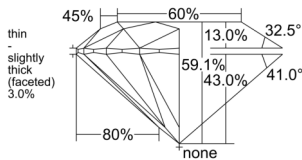

GIA®

FACSIMILE

GIA NATURAL DIAMOND DOSSIER®

June 13, 2025
GIA Report Number 6522482787
Shape and Cutting Style ..... Round Brilliant
Measurements ..... 6.00 - 6.01 x 3.55 mm

GRADING RESULTS

Carat Weight ..... 0.77 carat
Color Grade ..... E
Clarity Grade S11
Cut Grade ..... Excellent

ADDITIONAL GRADING INFORMATION

Polish ..... Excellent
Symmetry ..... Excellent
Fluorescence ..... Strong Blue
Clarity Characteristics ..... Crystal, Feather
Inscription(s): GIA 6522482787

GIA REPORT 6522482787

Verify this report at GIA.edu

PROPORTIONS

Profile to actual proportions