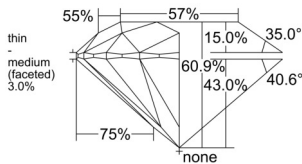

GIA®

FACSIMILE

GIA REPORT 6522494625

Verify this report at GIA.edu

GIA NATURAL DIAMOND DOSSIER®

June 13, 2025
GIA Report Number 6522494625
Shape and Cutting Style ..... Round Brilliant
Measurements ..... 5.75 - 5.77 x 3.51 mm

GRADING RESULTS

Carat Weight ..... 0.71 carat
Color Grade I
Clarity Grade VS1
Cut Grade ..... Excellent

ADDITIONAL GRADING INFORMATION

Polish ..... Excellent
Symmetry ..... Excellent
Fluorescence ..... None
Clarity Characteristics ..... Cavity, Needle
Inscription(s): GIA 6522494625

PROPORTIONS

GRADING SCALES

GIA COLOR SCALE	GIA CLARITY SCALE	GIA CUT SCALE	
D	FLAWLESS	EXCELLENT	
E	INTERNALLY FLAWLESS		
F		VVS₁	VERY GOOD
G	VVS₂		
H	VS₁	GOOD	
I	VS₂		
J	SI₁	FAIR	
K	SI₂		
L	I₁	POOR	
M			
N			
O	I₂		
P			
Q			
R	I₃		
S			
T			
U			
V			
W			
X			
Y			
Z