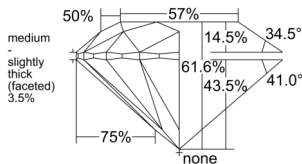

GIA®

FACSIMILE

GIA REPORT 6522556711

Verify this report at GIA.edu

GIA NATURAL DIAMOND DOSSIER®

June 19, 2025
GIA Report Number 6522556711
Shape and Cutting Style ..... Round Brilliant
Measurements ..... 5.51 - 5.54 x 3.40 mm

GRADING RESULTS

Carat Weight ..... 0.63 carat
Color Grade ..... F
Clarity Grade VS1
Cut Grade ..... Excellent

ADDITIONAL GRADING INFORMATION

Polish ..... Excellent
Symmetry ..... Excellent
Fluorescence ..... None
Clarity Characteristics ..... Feather, Pinpoint
Inscription(s): GIA 6522556711

PROPORTIONS

Profile to actual proportions