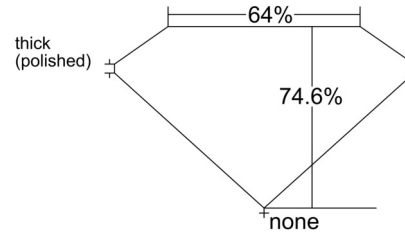

GIA NATURAL DIAMOND GRADING REPORT

June 23, 2025
 GIA Report Number 6522557482
 Shape and Cutting Style Square Modified Brilliant
 Measurements 6.87 x 6.66 x 4.97 mm

GRADING RESULTS

Carat Weight 2.00 carat
 Color Grade I
 Clarity Grade SI1

ADDITIONAL GRADING INFORMATION

Polish Very Good
 Symmetry Good
 Fluorescence None
 Inscription(s): GIA 6522557482
Comments: Pinpoints are not shown. Surface graining is not shown.

PROPORTIONS

Profile not to actual proportions

CLARITY CHARACTERISTICS

KEY TO SYMBOLS*

- Crystal
- ~ Feather
- ∖ Needle

* Red symbols denote internal characteristics (inclusions). Green or black symbols denote external characteristics (blemishes). Diagram is an approximate representation of the diamond, and symbols shown indicate type, position, and approximate size of clarity characteristics. All clarity characteristics may not be shown. Details of finish are not shown.