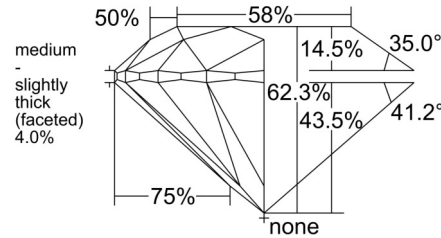

GIA REPORT
6522638809

Verify this report at GIA.edu

FACSIMILE

This is a digital representation of the original GIA Report. This representation might not be accepted in lieu of the original GIA Report in certain circumstances. The original GIA Report includes certain security features which are not reproducible on this facsimile.

GIA NATURAL DIAMOND GRADING REPORT

July 03, 2025
GIA Report Number 6522638809
Shape and Cutting Style ..... Round Brilliant
Measurements ..... 6.72 - 6.77 x 4.20 mm

GRADING RESULTS

Carat Weight ..... 1.18 carat
Color Grade I
Clarity Grade VS1
Cut Grade ..... Excellent

ADDITIONAL GRADING INFORMATION

Polish ..... Excellent
Symmetry ..... Excellent
Fluorescence ..... None

Inscription(s): GIA 6522638809

Comments: Additional clouds are not shown. Surface graining is not shown.

PROPORTIONS

Profile to actual proportions