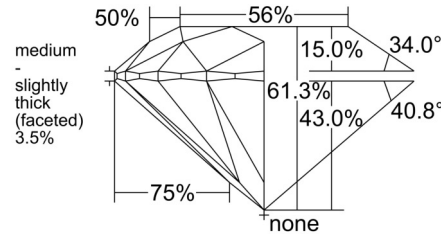

GIA NATURAL DIAMOND GRADING REPORT

July 02, 2025  
 GIA Report Number ..... 6522662019  
 Shape and Cutting Style ..... Round Brilliant  
 Measurements ..... 6.42 - 6.46 x 3.94 mm

GRADING RESULTS

Carat Weight ..... 1.00 carat  
 Color Grade ..... H  
 Clarity Grade ..... SI2  
 Cut Grade ..... Excellent

Scan the QR code to access the Tracr™ provenance data.

PROPORTIONS

Profile to actual proportions

CLARITY CHARACTERISTICS

KEY TO SYMBOLS\*

-  Twinning Wisp
-  Knot
-  Feather
-  Natural

\* Red symbols denote internal characteristics (inclusions). Green or black symbols denote external characteristics (blemishes). Diagram is an approximate representation of the diamond, and symbols shown indicate type, position, and approximate size of clarity characteristics. All clarity characteristics may not be shown. Details of finish are not shown.