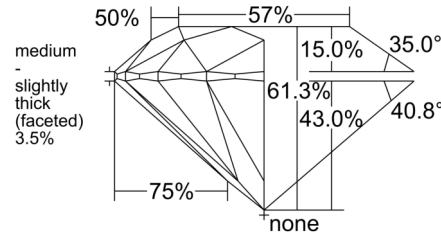

GIA NATURAL DIAMOND GRADING REPORT

July 04, 2025
 GIA Report Number 6522699414
 Shape and Cutting Style Round Brilliant
 Measurements 7.37 - 7.40 x 4.53 mm

GRADING RESULTS

Carat Weight 1.51 carat
 Color Grade D
 Clarity Grade SI1
 Cut Grade Excellent

PROPORTIONS

CLARITY CHARACTERISTICS

KEY TO SYMBOLS*

- Crystal
- ~ Feather
- ◐ Cavity
- ∖ Needle

* Red symbols denote internal characteristics (inclusions). Green or black symbols denote external characteristics (blemishes). Diagram is an approximate representation of the diamond, and symbols shown indicate type, position, and approximate size of clarity characteristics. All clarity characteristics may not be shown. Details of finish are not shown.